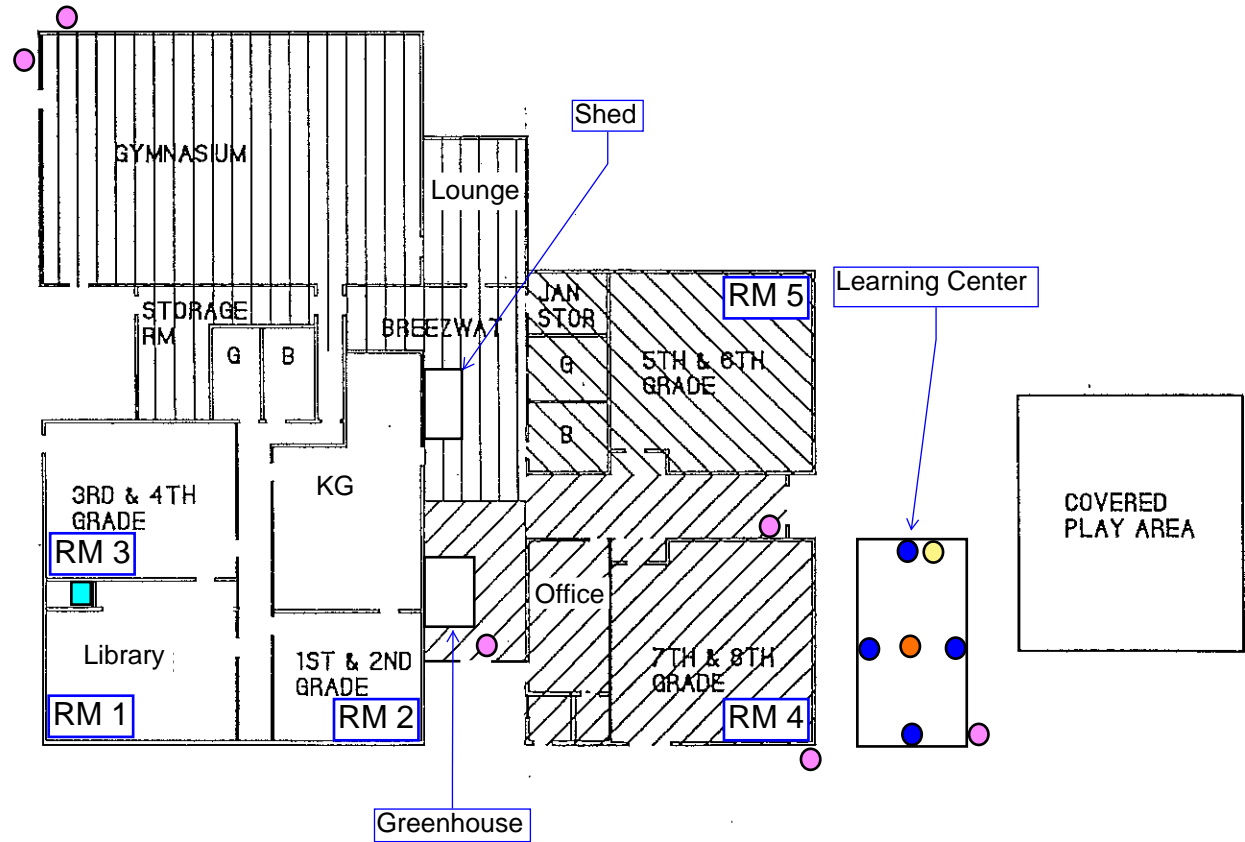

Bethany - FY24 E-rate wired

upgrade proposal - **v1**

Updated: 2024-01-30

All locations are approximate and
subject to later refinement

- MDF
- New IC Simplex (6)
- New Duplex Outlet (4)
- New Simplex Outlet (1)
- New AP Outlet (1)