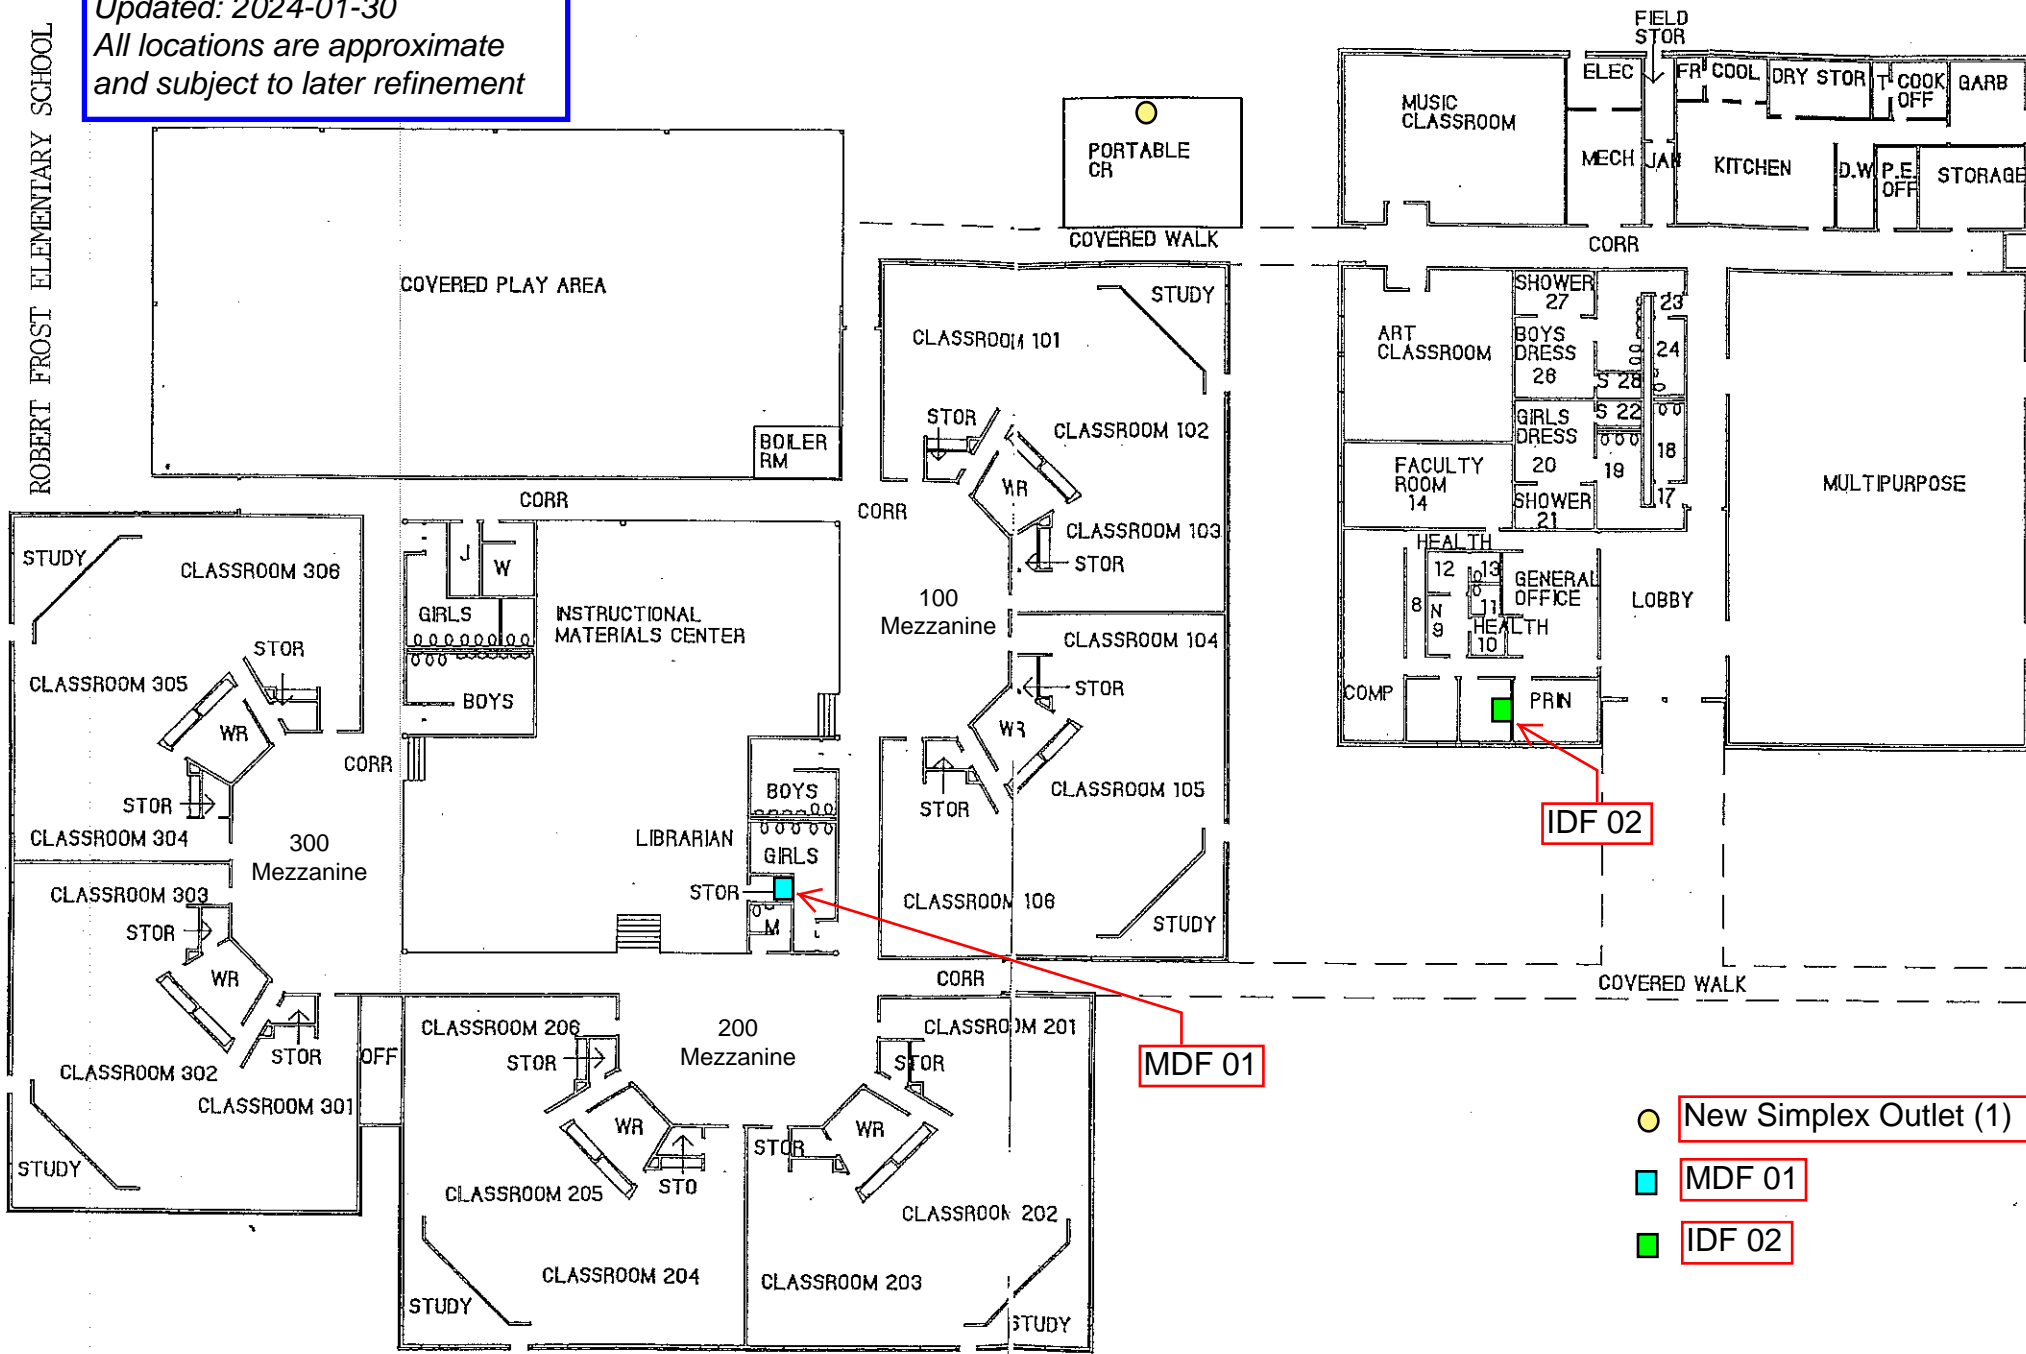

**Robert Frost - FY 2024 E-Rate
Wiring Upgrade Map - v1**

Updated: 2024-01-30

All locations are approximate
and subject to later refinement

ROBERT FROST ELEMENTARY SCHOOL

- New Simplex Outlet (1)
- MDF 01
- IDF 02

1970 ORIGINAL BUILDING