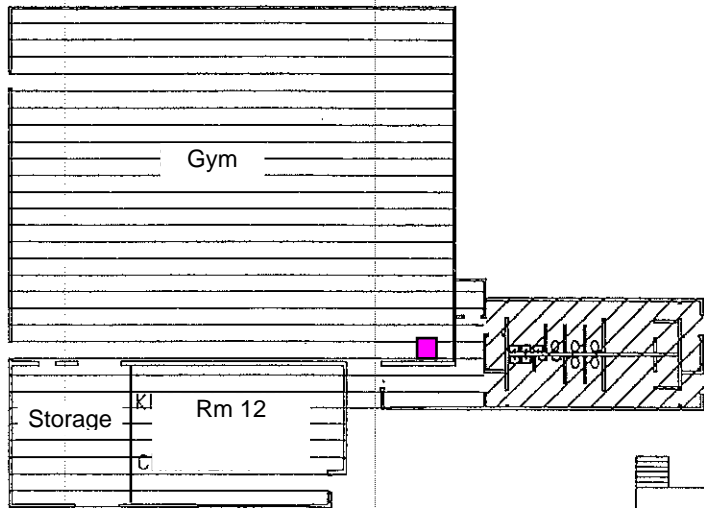

Silver Crest - FY24 E-rate
 wired upgrade proposal - **v1**
 Updated: 2024-01-29
 All locations are approximate
 and subject to later refinement

SILVER CREST ELEMENTARY SCHOOL

- New Simplex (1)
- New IC Simplex (1)
- MDF 01
- IDF 02
- IDF 03
- IDF 04
- IDF 05

- 1947 ORIGINAL BUILDING
- 1950 ADDITION
- 1970 ADDITION
- 1975 ADDITION
- 1978 ADDITION
- 1982 ADDITION
- 1987 ADDITION