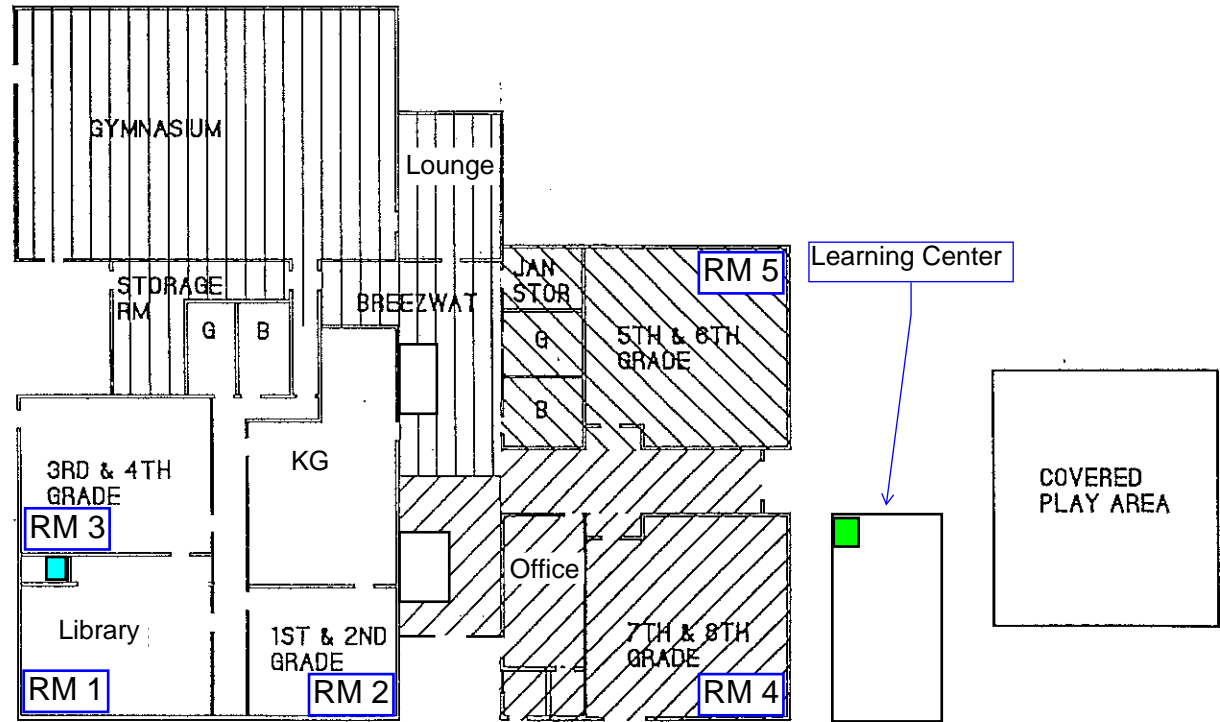

Bethany - FY24 E-rate Learning

Center fiber proposal map - v1

Updated: 2024-02-27

All locations are approximate and subject to later refinement

 MDF 01

 IDF 02

BETHANY CHARTER SCHOOL

-  ORIGINAL BUILDING
-  1968 ADDITION
-  1974 ADDITION
-  UNKNOWN